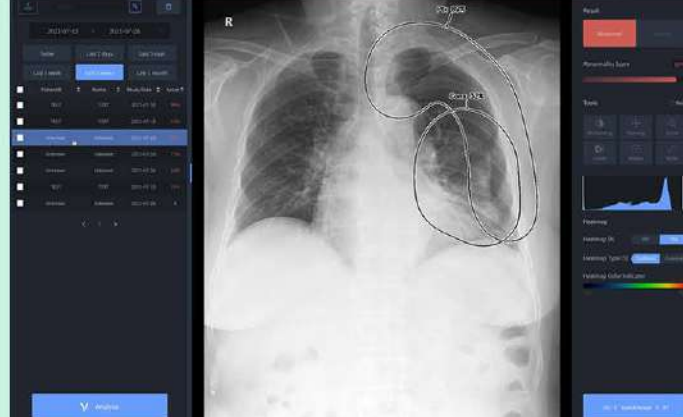

### Application Field

## Key Features

- Lighter weight at 4kg
- Smaller FOCAL SPOT at 0.8mm
- Up to 150 Exposure
- Exposure available during charging (Hybrid)
- Minimize radiation
- 7" LCD touch screen
- Auto SID measurement

## DR solution

- High spatial resolution with 140  $\mu\text{m}$  pixel array
- IP67 dust and water resistance
- Convenient charging with various methods -USB-C
- Long lasting battery up to 16 hours of operation
- User friendly interface program (ECOVIEW)

14"X17" size wireless FPD

Acquisition SW "ECOVIEW"

AI software with TB detection

**Lighter weight at 4kg**

**Upto 150 exposure**

**90 kV / 10 mA HFG**

*Compact and reliable,  
mini90 fits your budget  
and integrate seamlessly  
into your workflow*